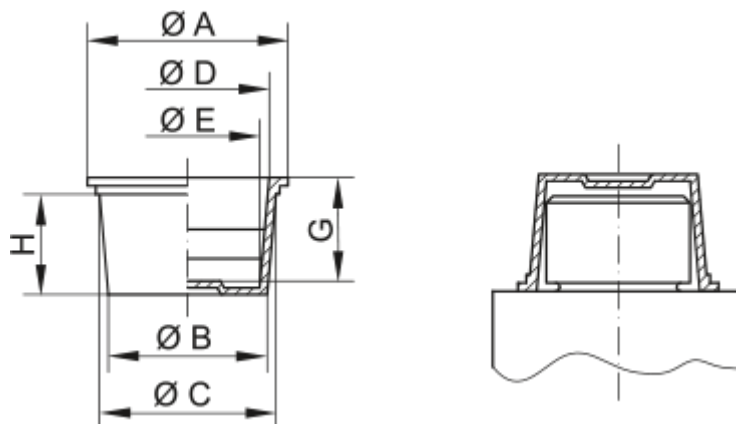

Article number: 59GPN610U29

Description: KLEE Universal plugs GPN 610 U - (\varnothing 36,7-40,5/ \varnothing 39-35,2)

Measures

A = 45

B = 36.7

C = 40.5

D = 39

E = 35.2

G = 22

H = 22